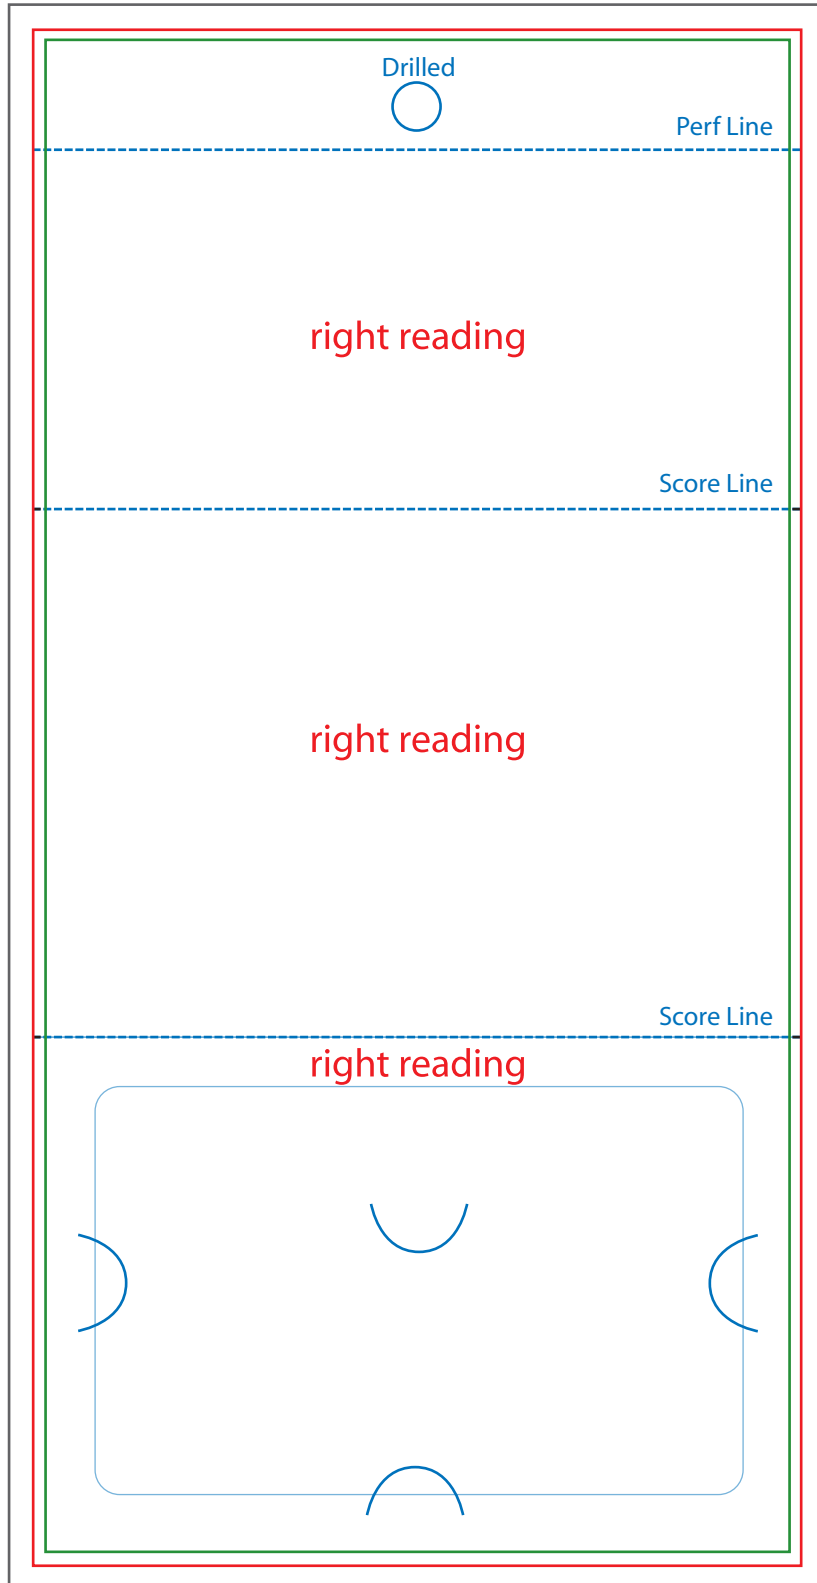

Finished size of hanger is 4" w x 8" h

Folded size is 4" w x 2.75" h

Live area 3.875" w x 7.875" h

Bleed area 4.25" w x 8.25" h

Inside of Hanger

Outside of hanger