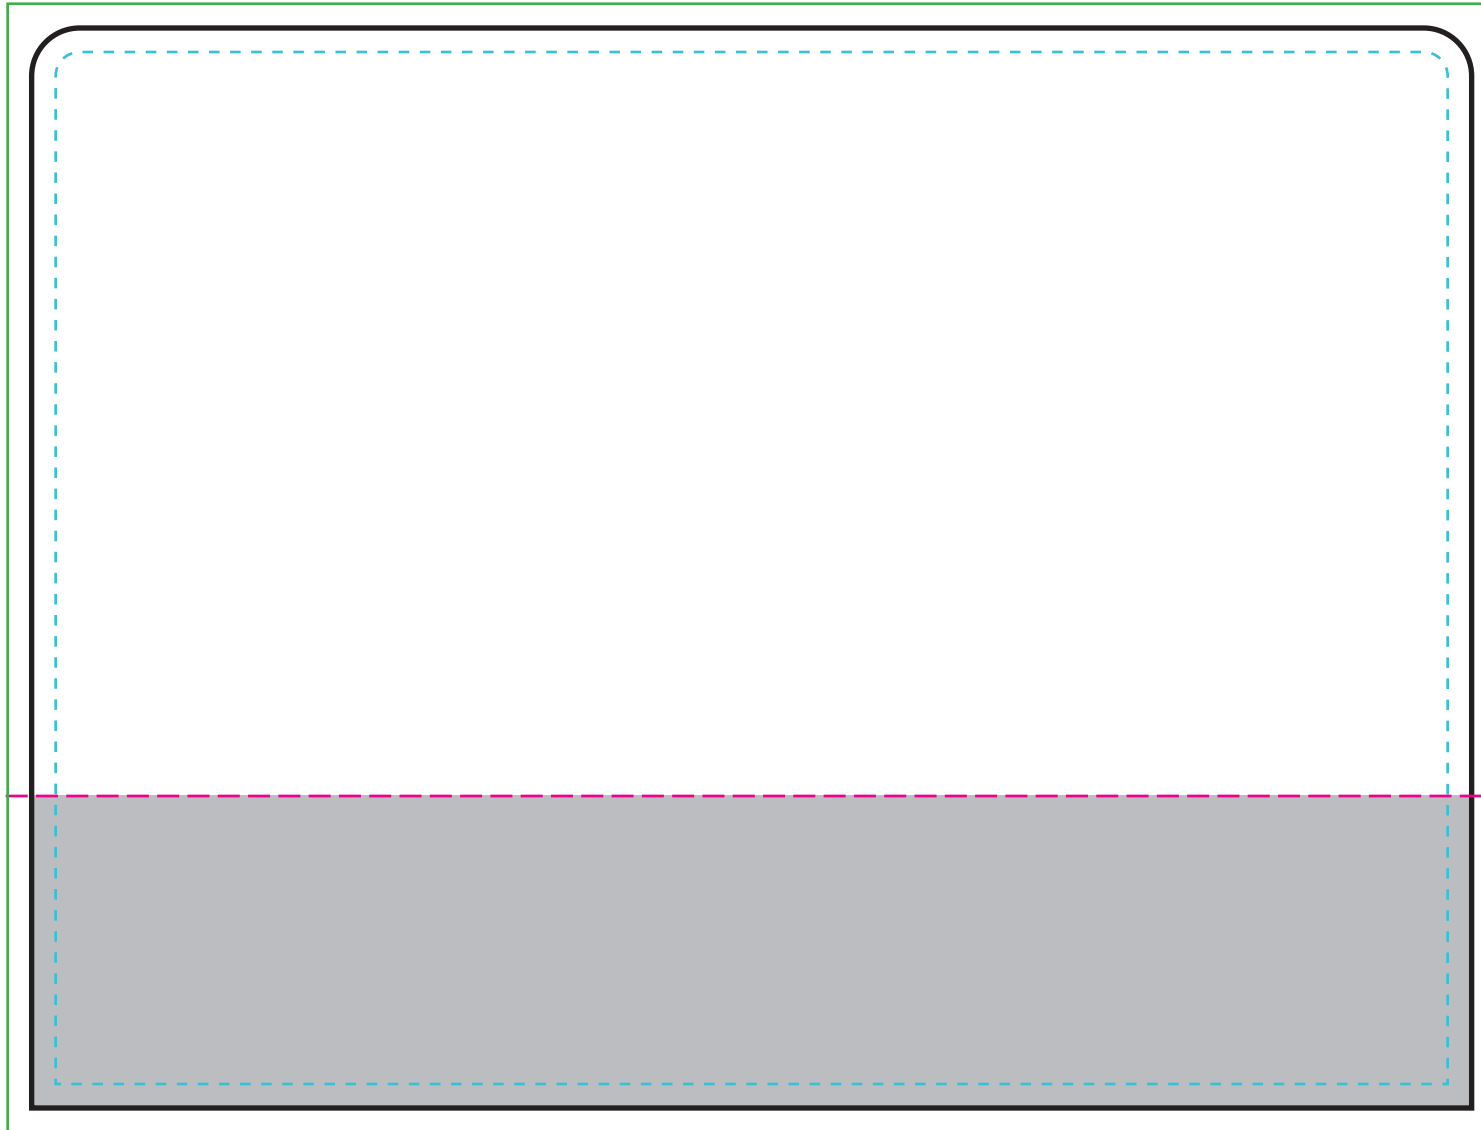

NS-145-15 Template

- Folded Size: 7.5" x 4"**
- Final Flat Area: 7.5" x 5.625"**
- Bleed Area: 7.75" x 5.875"**
- Live Area for non-bleed art**
- Flap Area**

Folded Example—Not Actual Size

A NOTE ABOUT ARTWORK DESIGN: It is important to consider how the final printed piece will be folded. Gray area indicates the flap. This area will be hidden when folded and sitting upright. If your design bleeds, please be sure to include a bleed for the hidden area due to minor shifting during production.